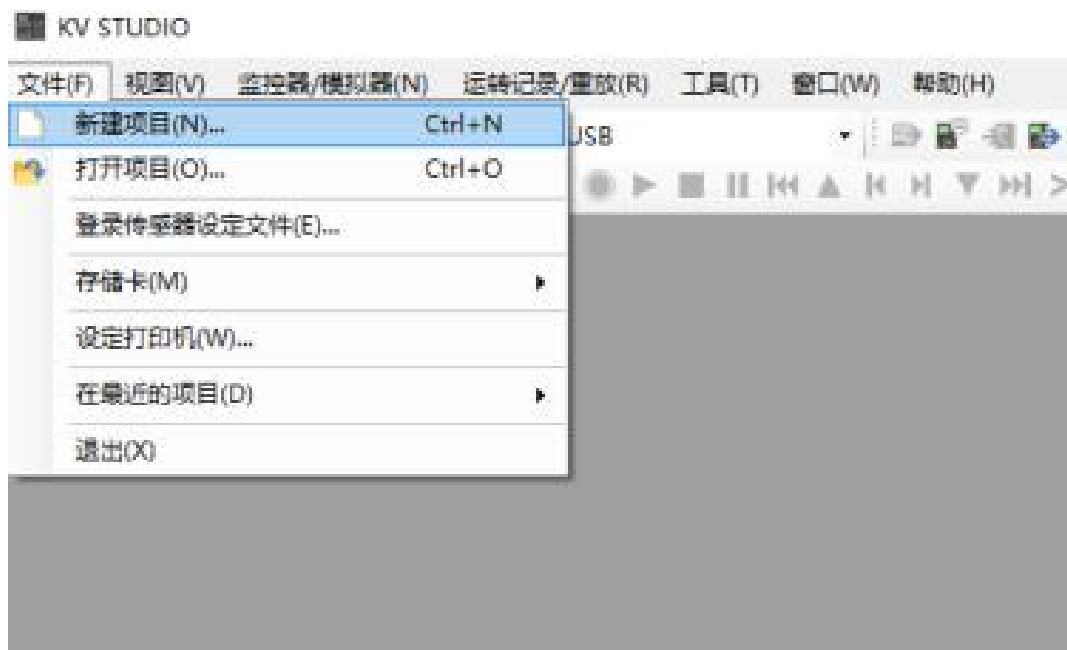

IP " IP" IP

5.

MR0808X-EP

PLC (KV8000)

KV STUDIO

5.1

5.2

KV STUDIO