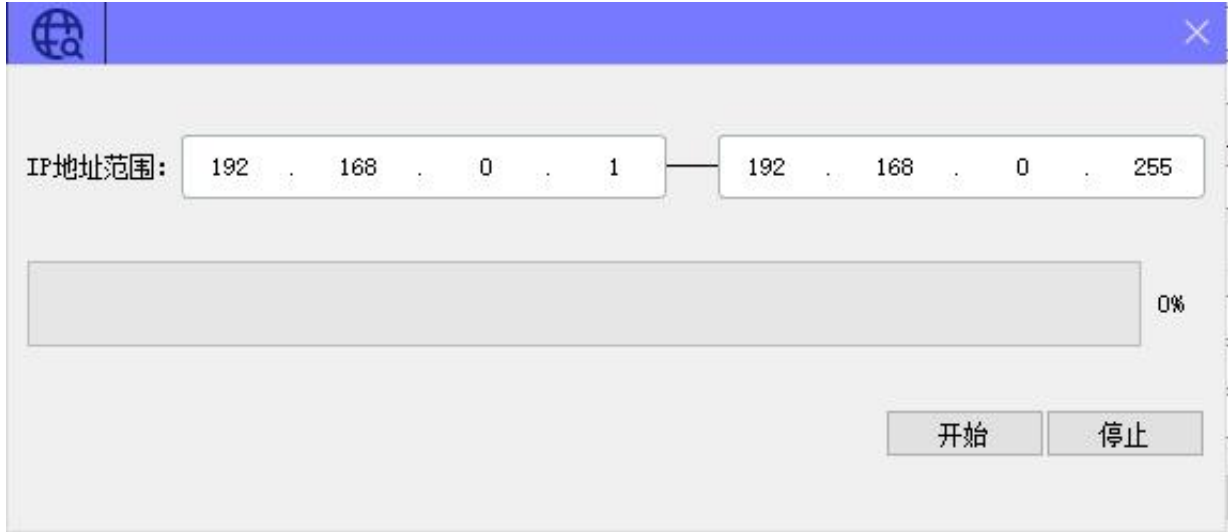

20223 03 23

4.2.2

1

"IP"

IP"

DHCPService

" MAC" " MAC"

MAC