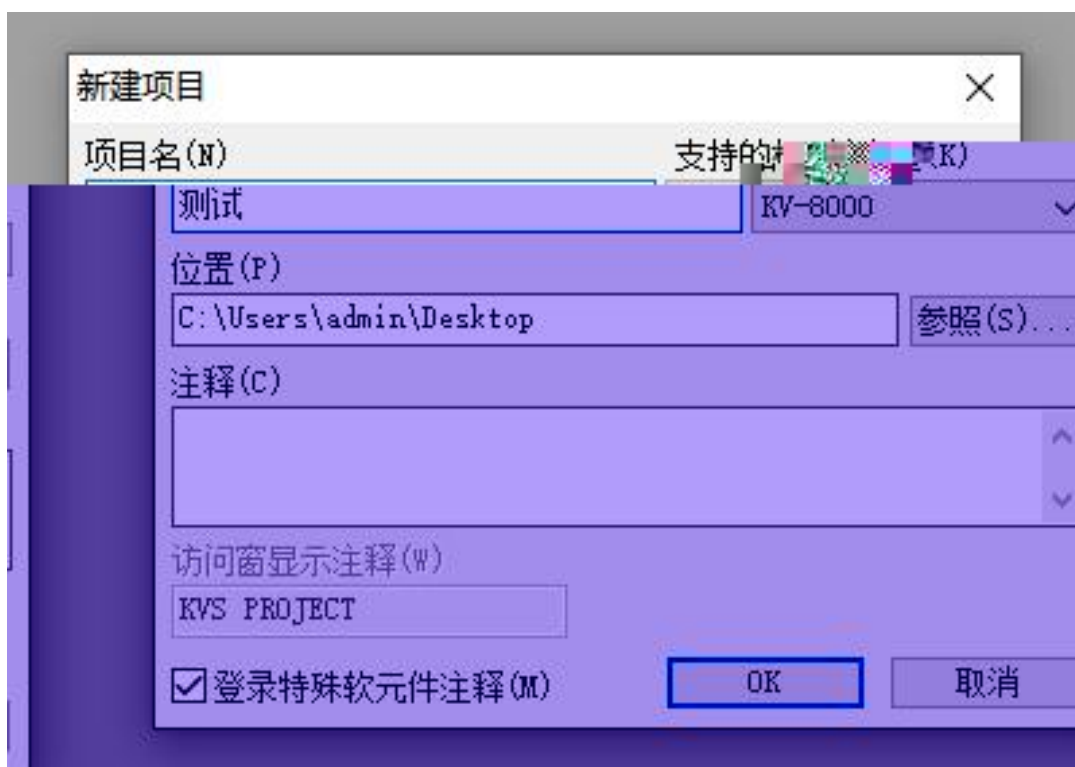

5.

MR0808X-EP

PLC (KV8000)

KV STUDIO

5.1

5.2

KV STUDIO

PLC