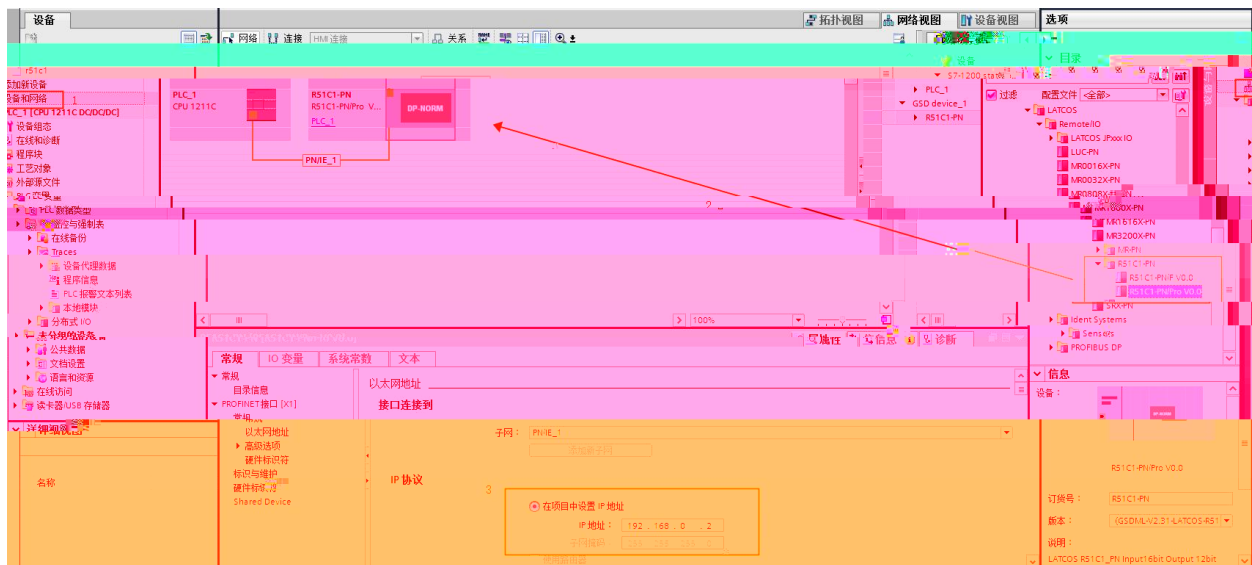

4.2

- 1. TIA Portal " "

5.

6.

"RX-PN"

IP

7.

PLC_1.PEOPFINET _1

RX-PN

PROFINET

8.

S7-1200 IP

IP

IP