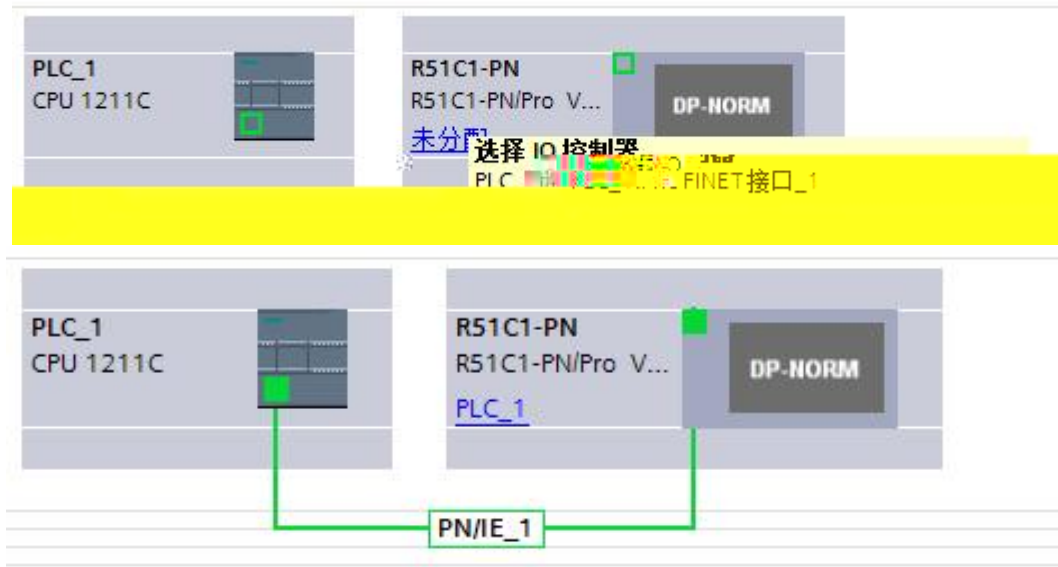

4.2

- 1. TIA Portal " "

5.

6.

"RX-PN"

IP

7.

PLC_1.PEOPFINET _1

RX-PN

PROFINET

8.

S7-1200 IP

IP

IP